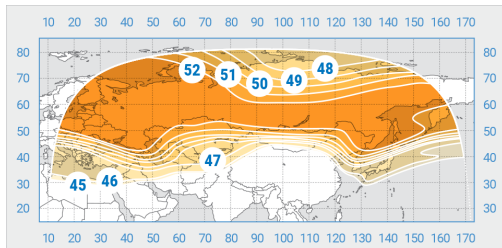

Yamal-401

Orbital Position: 90° East

Date of launch: 15.12.2014

Commercial department:

sales@intersputnik.com

Tel.: +7 (495) 641-44-22

C band, Russian beam

Ku band, North beam

Ku band, Russia beam

Yamal-401

Orbital Position: 90° East

Date of launch: 15.12.2014

Commercial department:

sales@intersputnik.com

Tel.: +7 (495) 641-44-22

C band, Russian beam