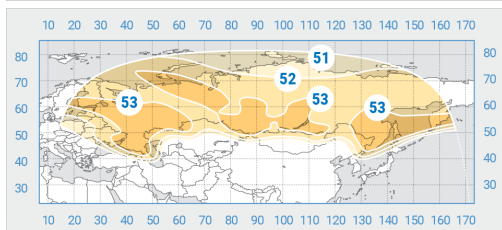

Yamal-401

Orbital Position: 90° East

Date of launch: 15.12.2014

Commercial department:

sales@intersputnik.com

Tel.: +7 (495) 641-44-22

C band, Russian beam

Ku band, North beam

Ku band, Russia beam

Yamal-401

Orbital Position: 90° East

Date of launch: 15.12.2014

Commercial department:

sales@intersputnik.com

Tel.: +7 (495) 641-44-22

C band, Russian beam