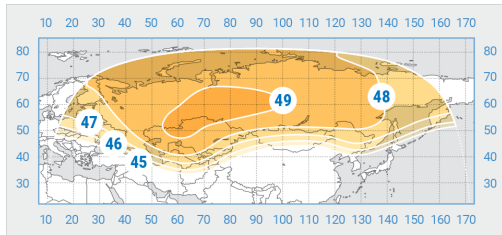

Yamal-401

Orbital Position: 90° East

Date of launch: 15.12.2014

Commercial department:

sales@intersputnik.com

Tel.: +7 (495) 641-44-22

C band, Russian beam

Ku band, North beam

Ku band, Russia beam

Yamal-401

Orbital Position: 90° East

Date of launch: 15.12.2014

Commercial department:

sales@intersputnik.com

Tel.: +7 (495) 641-44-22

C band, Russian beam