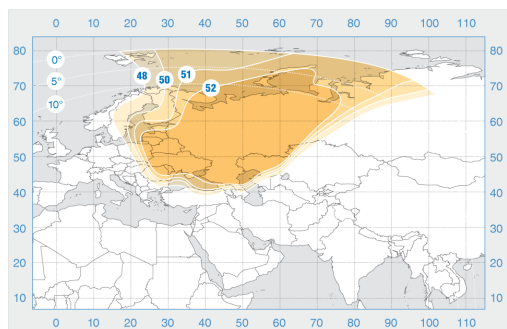

Eutelsat 36B

Orbital Position: 36° East

Date of launch: 24.11.2009

Commercial department:

sales@intersputnik.com

Tel.: +7 (495) 641-44-22

Ku band, Russia beam

Eutelsat 36B

Orbital Position: 36° East

Date of launch: 24.11.2009

Commercial department:

sales@intersputnik.com

Tel.: +7 (495) 641-44-22

Ku band, Russia beam