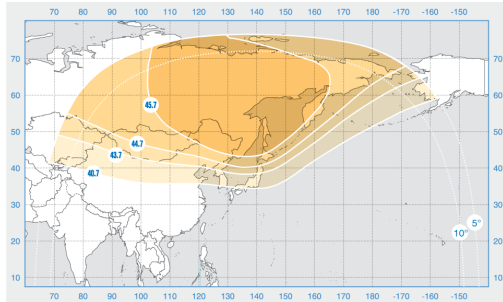

# Express-AM5

Orbital Position: 140° East

Date of launch: 26.12.2013

Commercial department:

[sales@intersputnik.com](mailto:sales@intersputnik.com)

Tel.: +7 (495) 641-44-22

C band, fixed beam

Ku band, Fixed beam №1

Ku band, Fixed beam №2