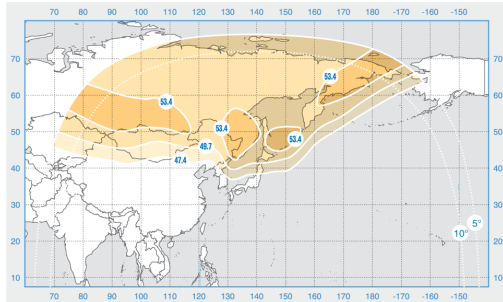

# Express-AM5

Orbital Position: 140° East

Date of launch: 26.12.2013

Commercial department:

[sales@intersputnik.com](mailto:sales@intersputnik.com)

Tel.: +7 (495) 641-44-22

C band, fixed beam

Ku band, Fixed beam №1

Ku band, Fixed beam №2