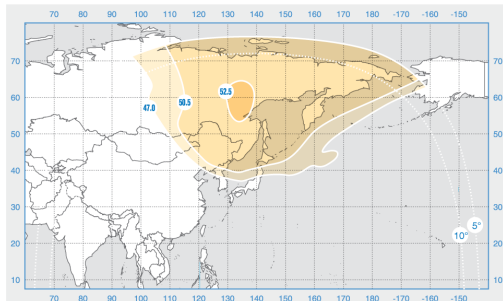

# Express-AM5

Orbital Position: 140° East

Date of launch: 26.12.2013

Commercial department:

[sales@intersputnik.com](mailto:sales@intersputnik.com)

Tel.: +7 (495) 641-44-22

C band, fixed beam

Ku band, Fixed beam №1

Ku band, Fixed beam №2