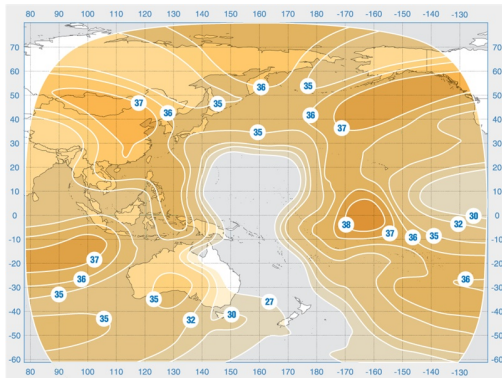

# ABS-6

Orbital Position: 159° East

Date of launch: 26.09.1999

Commercial department:

[sales@intersputnik.com](mailto:sales@intersputnik.com)

Tel.: +7 (495) 641-44-22

Ku band, Northern Beam 2

C band, beam A