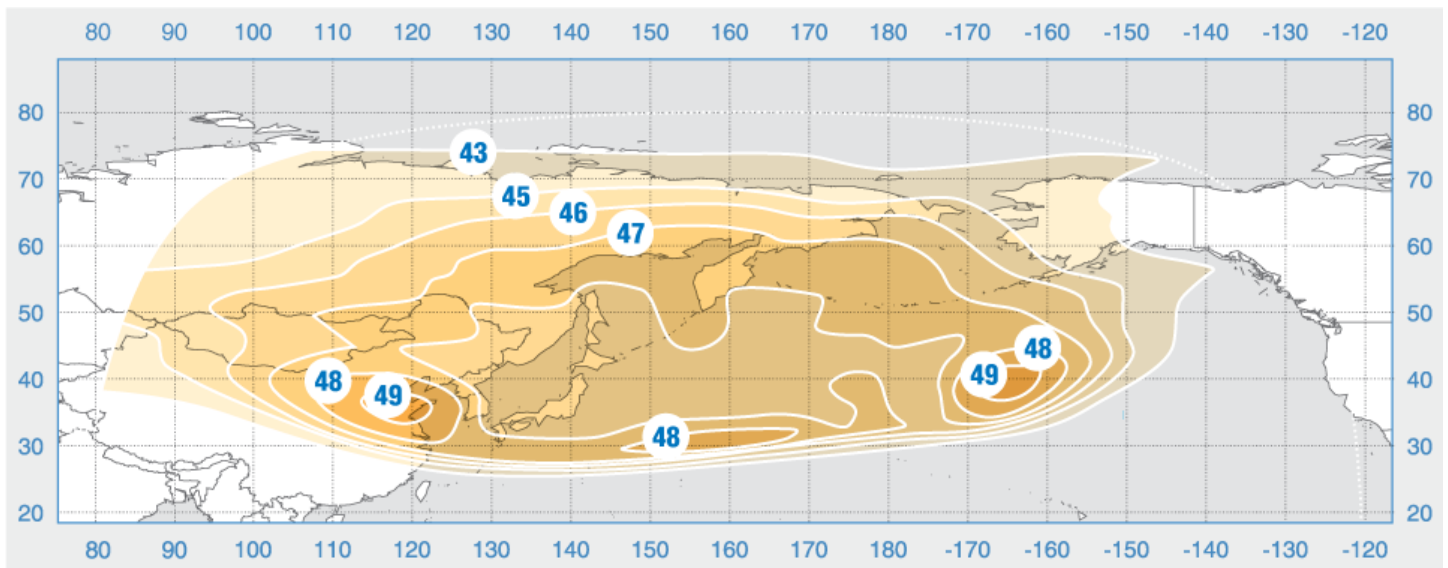

# ABS-6

Orbital Position: 159° East

Date of launch: 26.09.1999

Commercial department:

[sales@intersputnik.com](mailto:sales@intersputnik.com)

Tel.: +7 (495) 641-44-22

## Ku band, Northern Beam 2