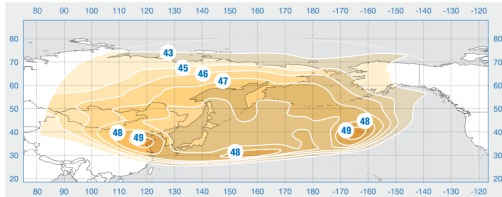

# ABS-6

Orbital Position: 159° East

Date of launch: 26.09.1999

Commercial department:

[sales@intersputnik.com](mailto:sales@intersputnik.com)

Tel.: +7 (495) 641-44-22

Ku band, Northern Beam 2

C band, beam A