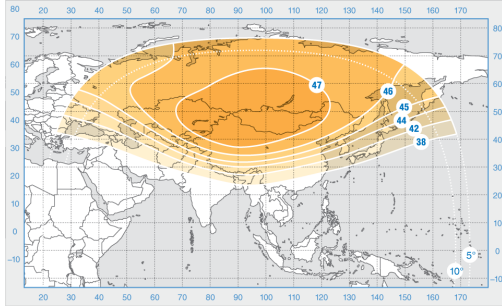

Express-AM33

Orbital Position: 96.5° East

Date of launch: 28.01.2008

Commercial department:

sales@intersputnik.com

Tel.: +7 (495) 641-44-22

C band, Russia beam

Ku band, beam 1

Ku band, beam 2

Express-AM33

Orbital Position: 96.5° East

Date of launch: 28.01.2008

Commercial department:

sales@intersputnik.com

Tel.: +7 (495) 641-44-22

C band, Russia beam