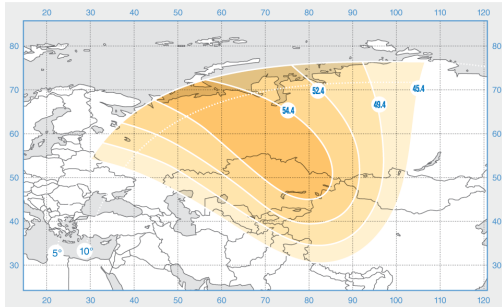

Express-AM33

Orbital Position: 96.5° East

Date of launch: 28.01.2008

Commercial department:

sales@intersputnik.com

Tel.: +7 (495) 641-44-22

C band, Russia beam

Ku band, beam 1

Ku band, beam 2

Express-AM33

Orbital Position: 96.5° East

Date of launch: 28.01.2008

Commercial department:

sales@intersputnik.com

Tel.: +7 (495) 641-44-22

C band, Russia beam