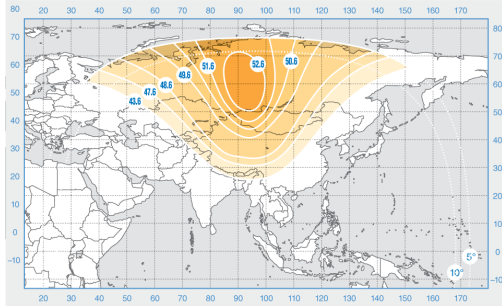

Express-AM33

Orbital Position: 96.5° East

Date of launch: 28.01.2008

Commercial department:

sales@intersputnik.com

Tel.: +7 (495) 641-44-22

C band, Russia beam

Ku band, beam 1

Ku band, beam 2

Express-AM33

Orbital Position: 96.5° East

Date of launch: 28.01.2008

Commercial department:

sales@intersputnik.com

Tel.: +7 (495) 641-44-22

C band, Russia beam