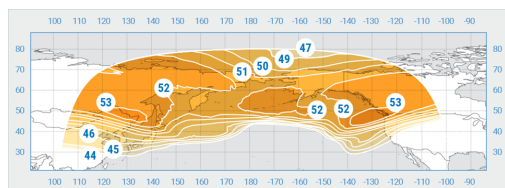

Yamal-300K

Orbital Position: 183° East

Date of launch: 03.11.2012

Commercial department:

sales@intersputnik.com

Tel.: +7 (495) 641-44-22

Ku band, Northern Beam 1

Ku band, Northern Beam 2