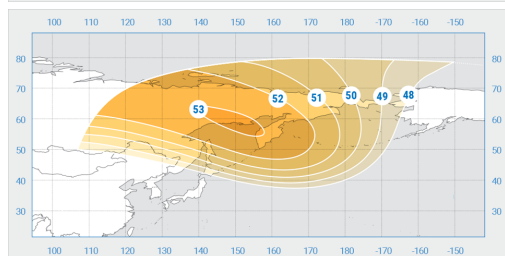

Yamal-300K

Orbital Position: 183° East

Date of launch: 03.11.2012

Commercial department:

sales@intersputnik.com

Tel.: +7 (495) 641-44-22

Ku band, Northern Beam 1

Ku band, Northern Beam 2

Yamal-300K

Orbital Position: 183° East

Date of launch: 03.11.2012

Commercial department:

sales@intersputnik.com

Tel.: +7 (495) 641-44-22

Ku band, Northern Beam 1

Yamal-300K