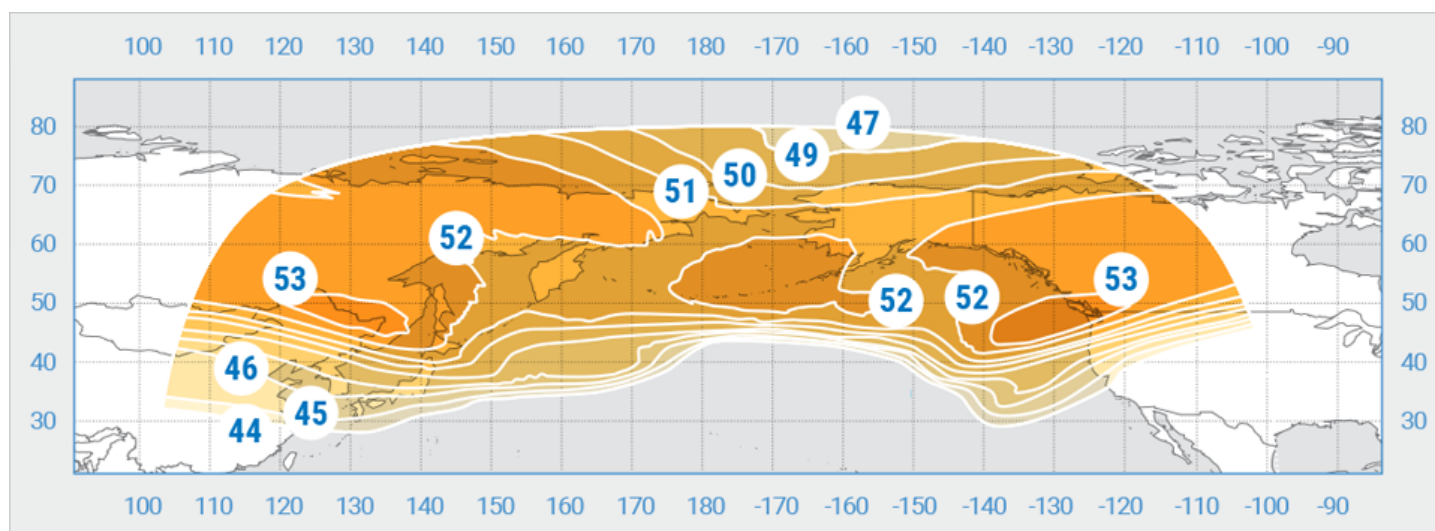

Yamal-300K

Orbital Position: 183° East

Date of launch: 03.11.2012

Commercial department:

sales@intersputnik.com

Tel.: +7 (495) 641-44-22

Ku band, Northern Beam 1

Yamal-300K

Orbital Position: 183° East

Date of launch: 03.11.2012

Commercial department:

sales@intersputnik.com

Tel.: +7 (495) 641-44-22

Ku band, Northern Beam 2