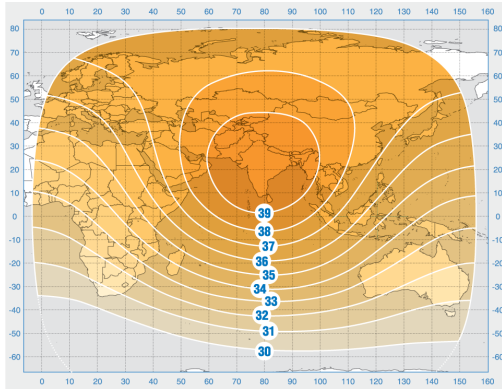

ABS-2

Orbital Position: 75° East

Date of launch: 07.02.2014

Commercial department:

sales@intersputnik.com

Tel.: +7 (495) 641-44-22

C band, Global beam

ABS-2

Orbital Position: 75° East

Date of launch: 07.02.2014

Commercial department:

sales@intersputnik.com

Tel.: +7 (495) 641-44-22

C band, Global beam