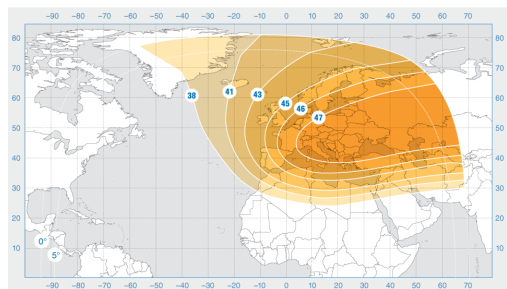

Express-AM44

Orbital Position: 11° West

Date of launch: 11.02.2009

Commercial department:

sales@intersputnik.com

Tel.: +7 (495) 641-44-22

C band, steerable beam

Express-AM44

Orbital Position: 11° West

Date of launch: 11.02.2009

Commercial department:

sales@intersputnik.com

Tel.: +7 (495) 641-44-22

C band, steerable beam